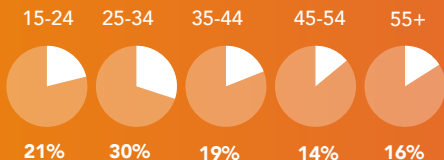

METRO. CO.UK

10.9M UK
UNIQUE
VISITORS

614M DAILY

42M
MONTHLY
PAGE VIEWS

1.4M DAILY

23.5M
MONTHLY
VISITS

784K DAILY

DEMOGRAPHICS

ABC 65%