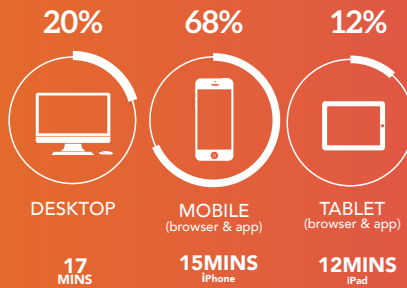

ENGAGEMENT