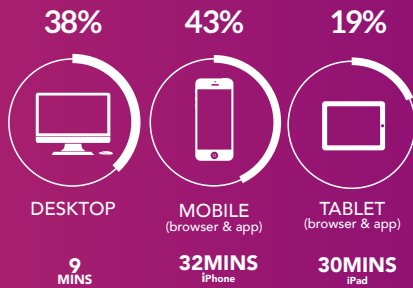

ENGAGEMENT