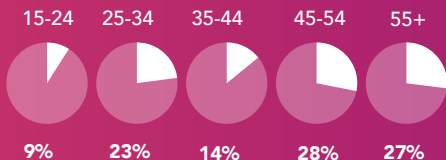

THIS IS MONEY

4.3M UK
UNIQUE
VISITORS

239K DAILY

20M
MONTHLY
PAGE VIEWS

667K DAILY

9.1M
MONTHLY
VISITS

305K DAILY

DEMOGRAPHICS

ABC 62%